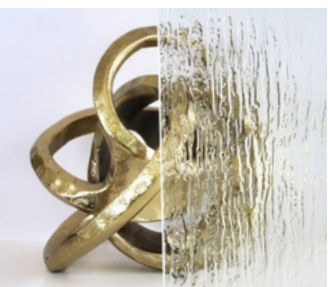

Everglade - 5/32"
Offered: Tempered, IG Annealed, IG LowE Annealed, IG Tempered, IG LowE Tempered

Flemish - 5/32"
Offered: Tempered, IG Annealed, IG LowE Annealed, IG Tempered, IG LowE Tempered

GlueChip - 1/8", 3/16"
Offered: Tempered, IG Annealed, IG LowE Annealed, IG Tempered, IG LowE Tempered

Granite - 1/8"
Offered: Tempered, IG Annealed, IG LowE Annealed, IG Tempered, IG LowE Tempered

Leaf - 5/32"
Offered: Tempered, IG Annealed, IG LowE Annealed, IG Tempered, IG LowE Tempered

Obscure P62 - 1/8", 3/16"
Offered: Tempered, IG Annealed, IG LowE Annealed, IG Tempered, IG LowE Tempered

Rain - 3/16", 3/8"
Offered: Tempered, IG Annealed, IG LowE Annealed, IG Tempered, IG LowE Tempered
Monolithic: 3/8", 3/16"

Reeded - 3/16"
Offered: Tempered, IG Annealed, IG LowE Annealed, IG Tempered, IG LowE Tempered